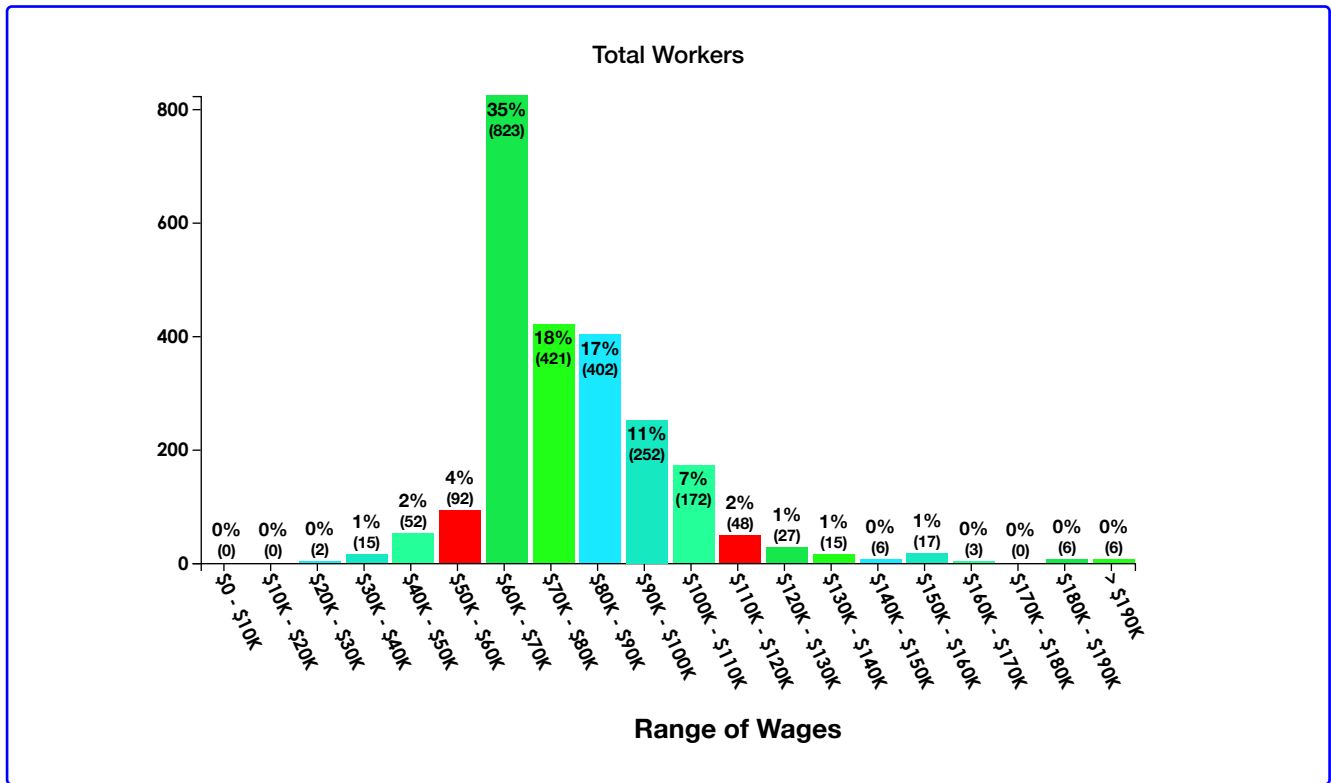

Charts

Workers

- Graph Total Visas: 1280
- Graph Total Workers: 2359
- Graph Total Workers / H-1B Dependent Employers: 1411

Categories

- Graph New Employment: 799
- Graph Amended Petition: 491
- Graph Continued Employment: 488
- Graph Change Previous Employment: 135
- Graph New Concurrent Employment: 11
- Graph Change Employer: 439