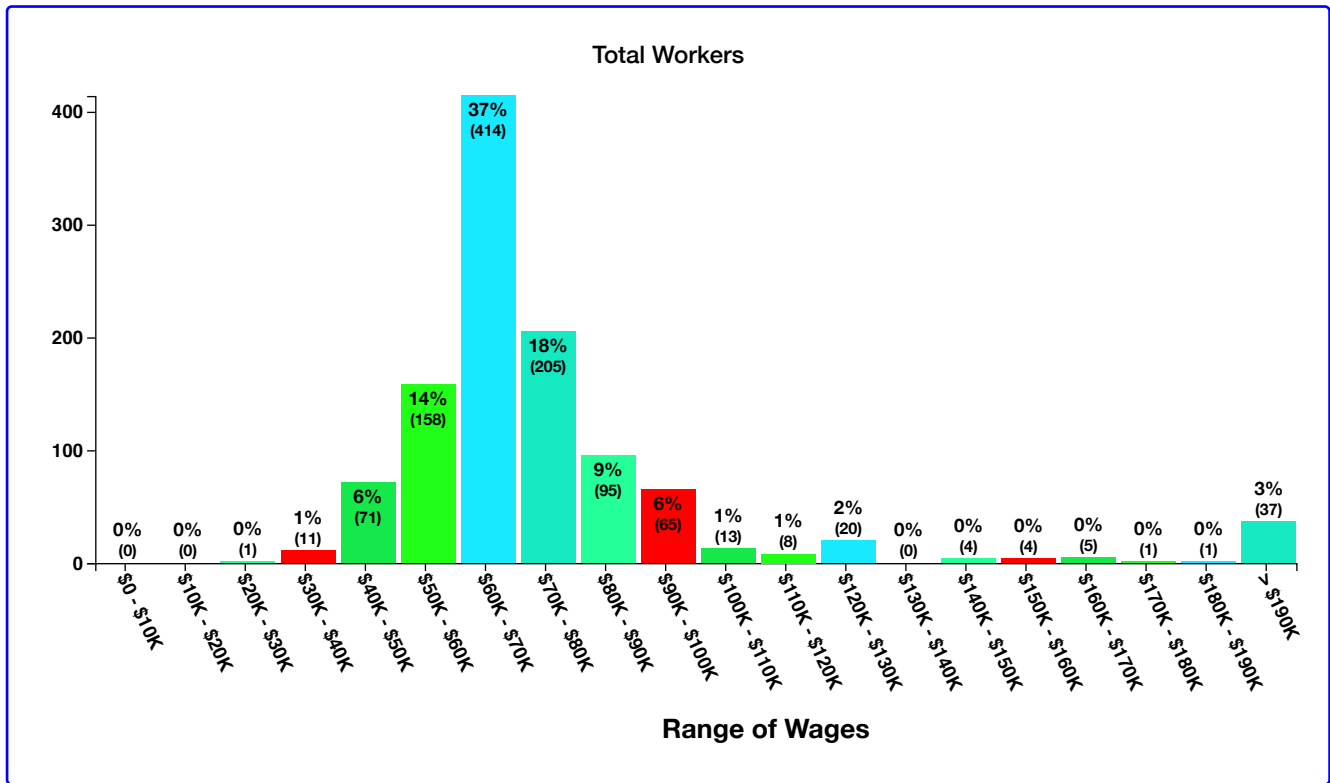

The H-1B visa is just the tip of the iceberg of cheap labor work visas.

- Workers
- Wage Levels
- Categories
- Occupations
- Worksite Locations

Visa Query Search Results Summary

Year: 2017, Worksite Congressional District: KY-6, Visa Status: CERTIFIED

Charts

Workers

- [Graph](#) Total Visas: 529
- [Graph](#) Total Workers: 1113
- [Graph](#) Total Workers / H-1B Dependent Employers: 327

Categories

- [Graph](#) New Employment: 423
- [Graph](#) Amended Petition: 238
- [Graph](#) Continued Employment: 218
- [Graph](#) Change Previous Employment: 62
- [Graph](#) New Concurrent Employment: 8
- [Graph](#) Change Employer: 164