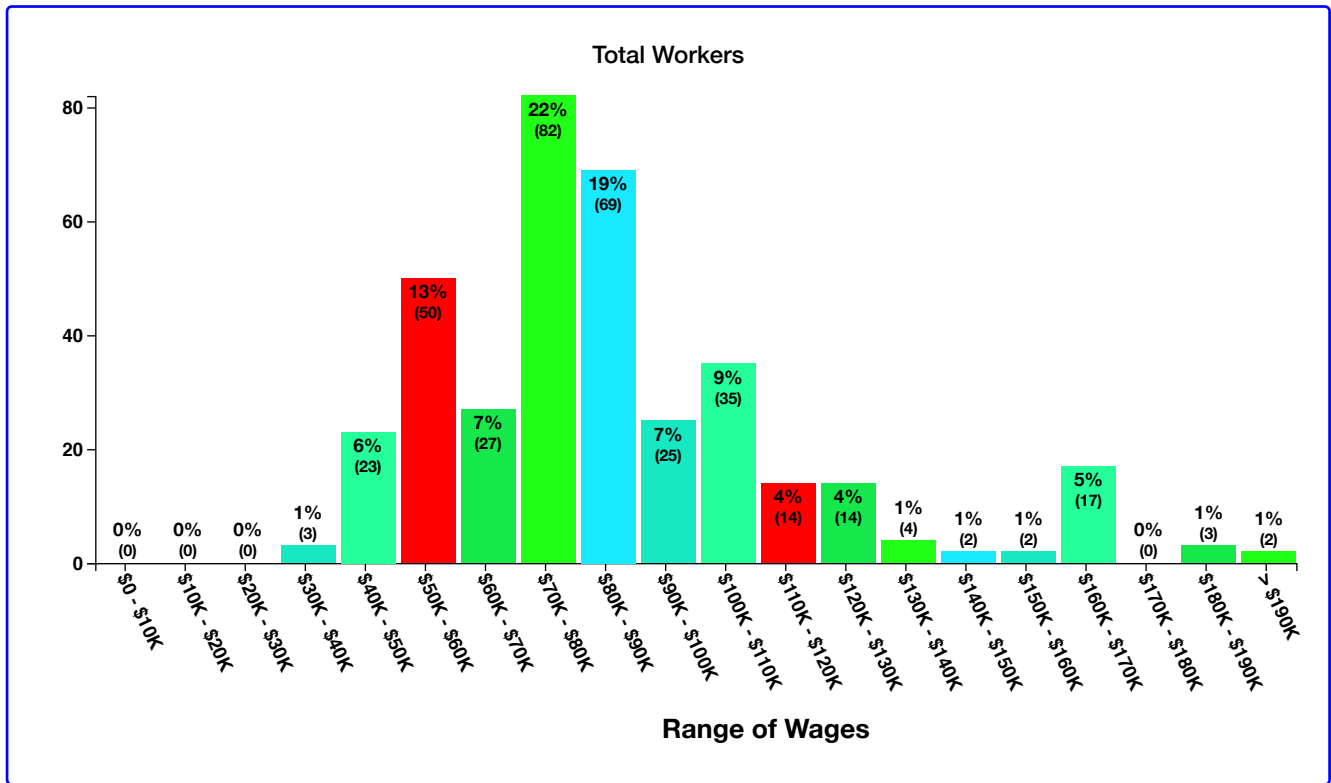

Charts

Workers

- [Graph](#) Total Visas: 276
- [Graph](#) Total Workers: 372
- [Graph](#) Total Workers / H-1B Dependent Employers: 64

Categories

- [Graph](#) New Employment: 153
- [Graph](#) Amended Petition: 74
- [Graph](#) Continued Employment: 87
- [Graph](#) Change Previous Employment: 15
- [Graph](#) New Concurrent Employment: 0
- [Graph](#) Change Employer: 44

Wage Levels

- [Graph](#) Level I (Entry Level): 167 / 44.89%
- [Graph](#) Level II (Qualified): 77 / 20.7%