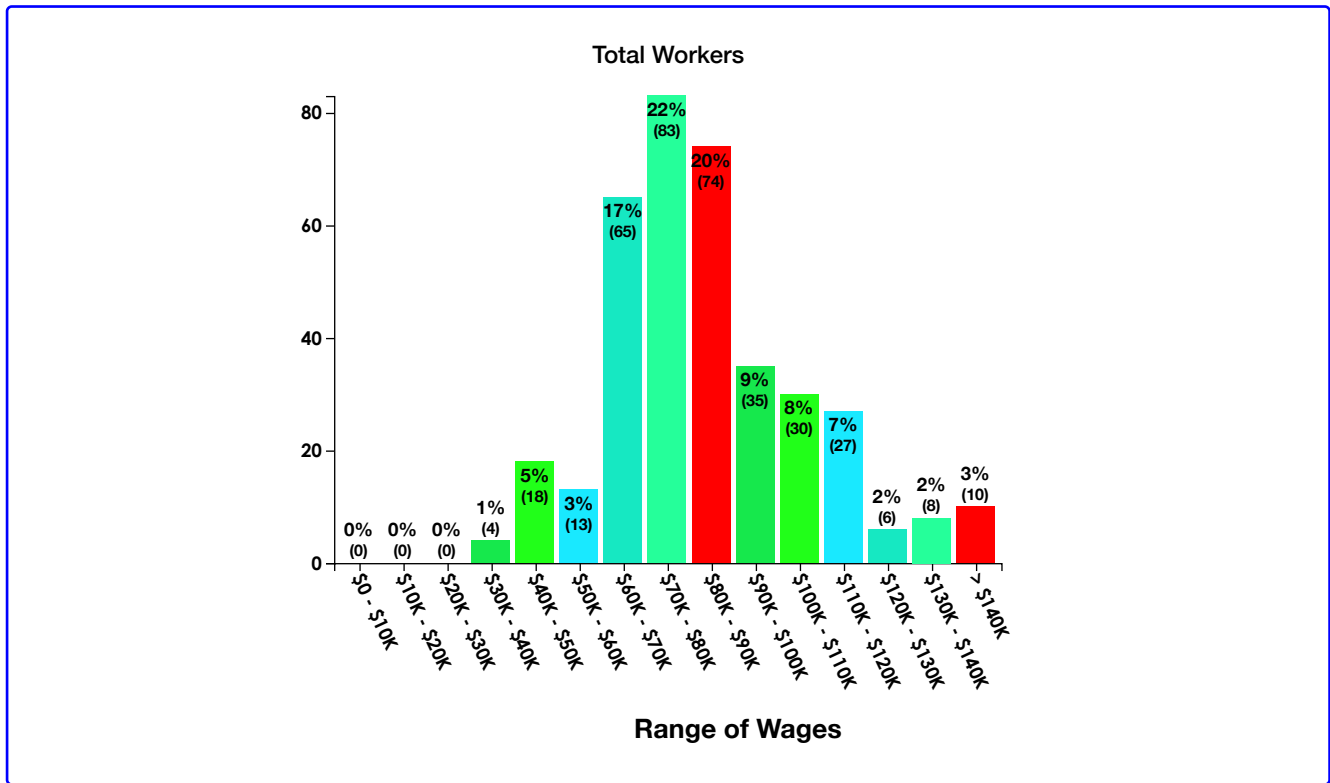

Transparency is the first step in work visa reform.

- Workers
- Wage Levels
- Categories
- Occupations
- Worksite Locations

Visa Query Search Results Summary

Year: 2017, Worksite City: ALEXANDRIA, Worksite State: VA, Visa Status: CERTIFIED

Charts

Workers

- Graph Total Visas: 296
- Graph Total Workers: 373
- Graph Total Workers / H-1B Dependent Employers: 90

Categories

- Graph New Employment: 164
- Graph Amended Petition: 57
- Graph Continued Employment: 88
- Graph Change Previous Employment: 29
- Graph New Concurrent Employment: 0
- Graph Change Employer: 37