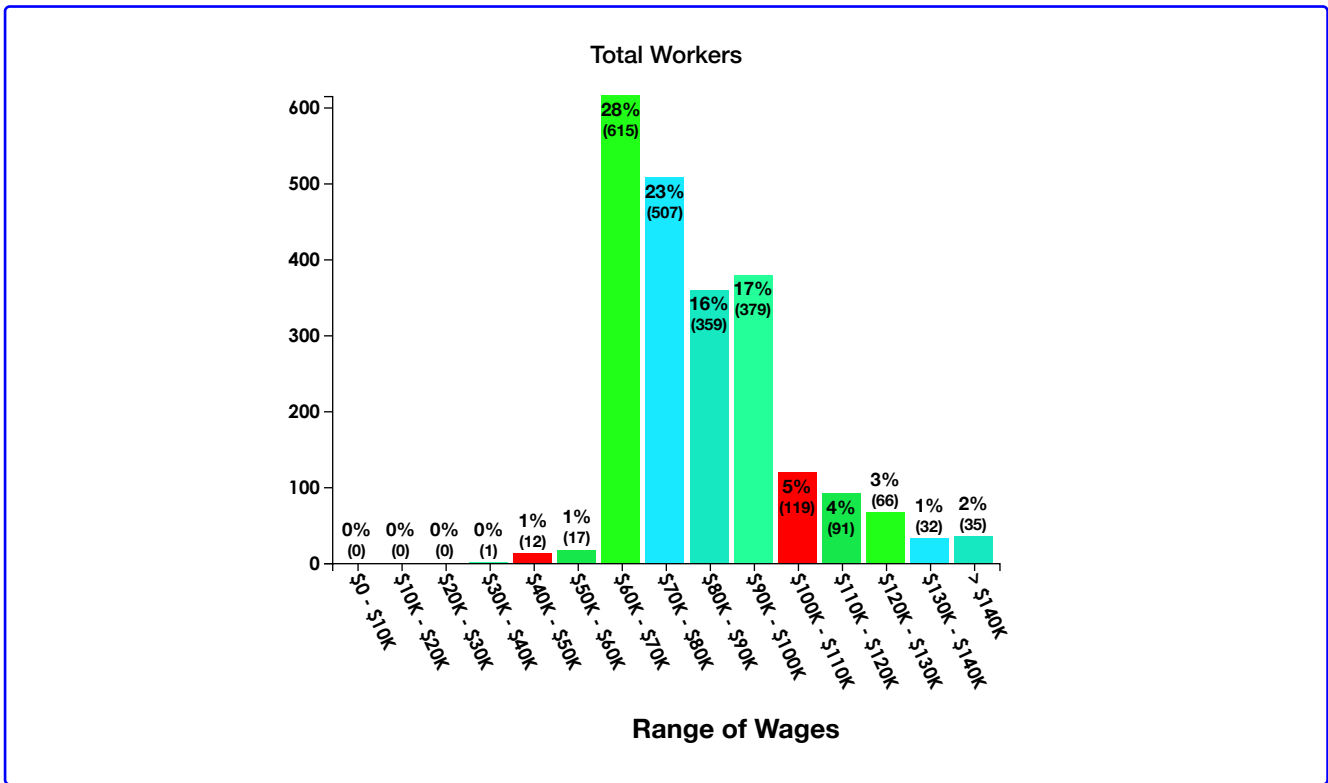

This data does NOT include H-4 visas, L-1 visas, or OPT work permits.

- Workers
- Wage Levels
- Categories
- Occupations
- Worksite Locations

Visa Query Search Results Summary

Year: 2017, Worksite City: HERNDON, Worksite State: VA, Visa Status: CERTIFIED

Charts

Workers

- Graph Total Visas: 1557
- Graph Total Workers: 2233
- Graph Total Workers / H-1B Dependent Employers: 1065

Categories

- Graph New Employment: 1159
- Graph Amended Petition: 293
- Graph Continued Employment: 365
- Graph Change Previous Employment: 142
- Graph New Concurrent Employment: 7
- Graph Change Employer: 270